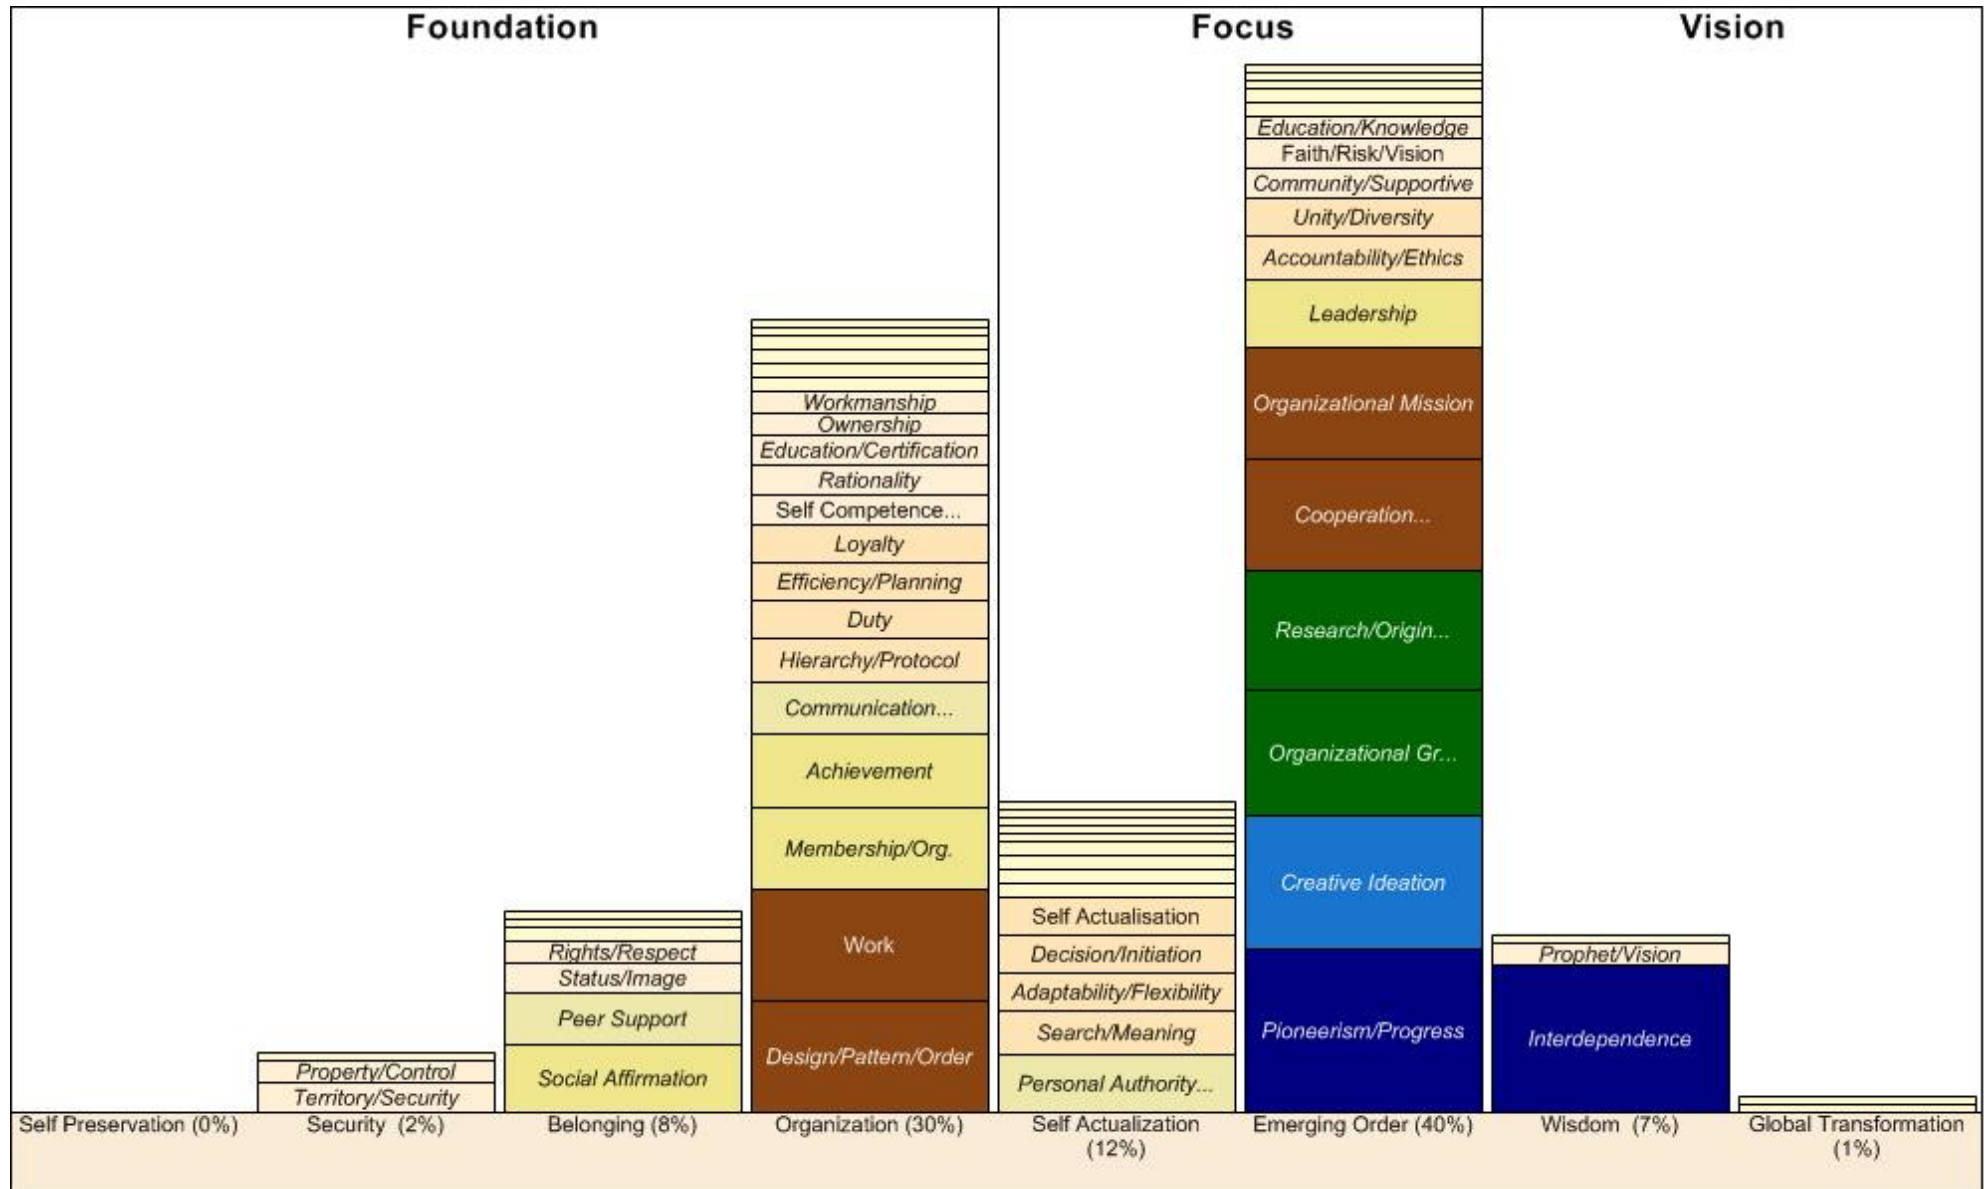

Values Map - RSA Purpose Vision & Strategy

23 September, 2010

Priority:

Highest  Lowest

WorldView: Collaborative Project

^ Balance Point