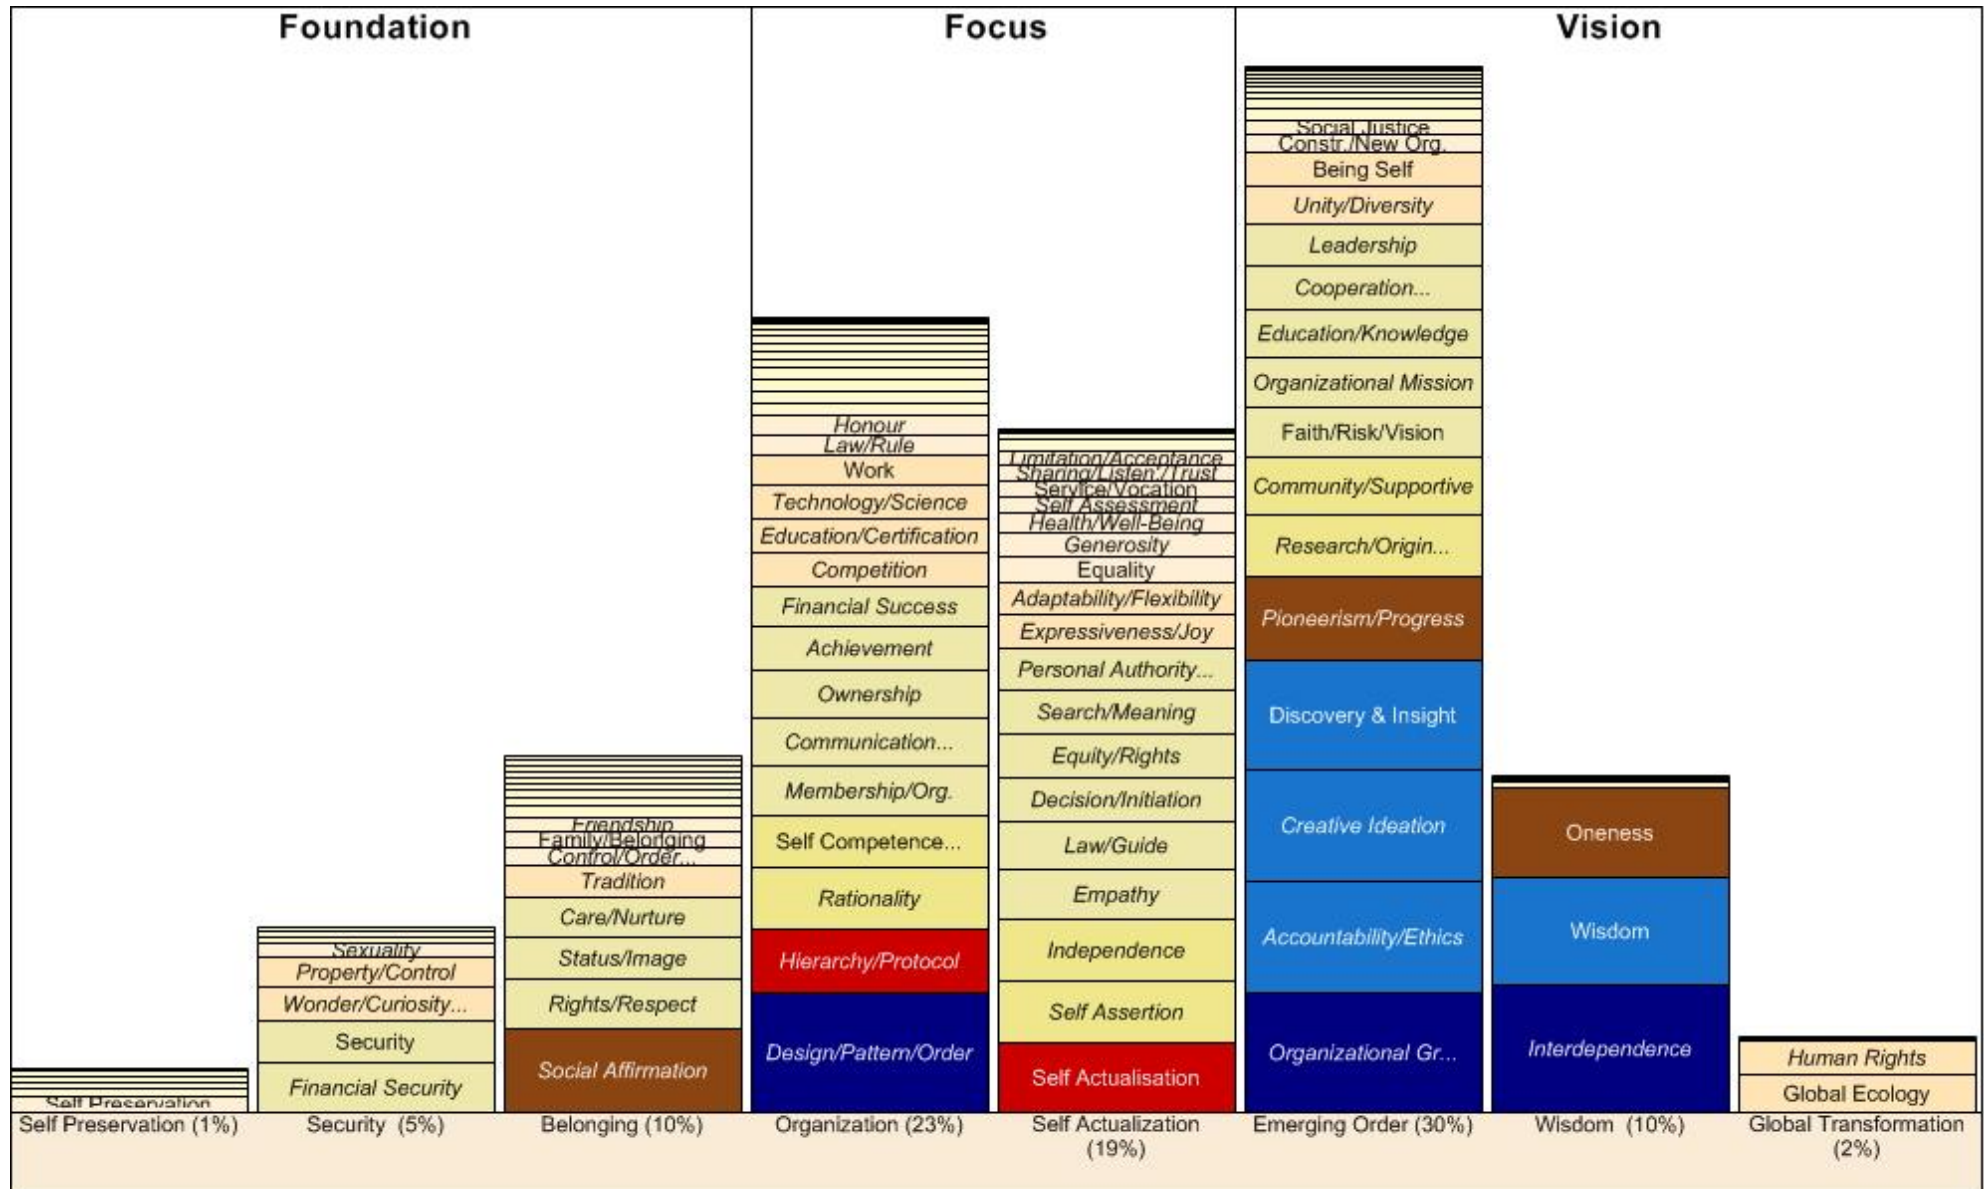

# Values Map - 21st century enlightenment 21st century enlightenment

15 September, 2010

Priority:

Highest  Lowest

WorldView: Self-Actualization/Service

^ Balance Point